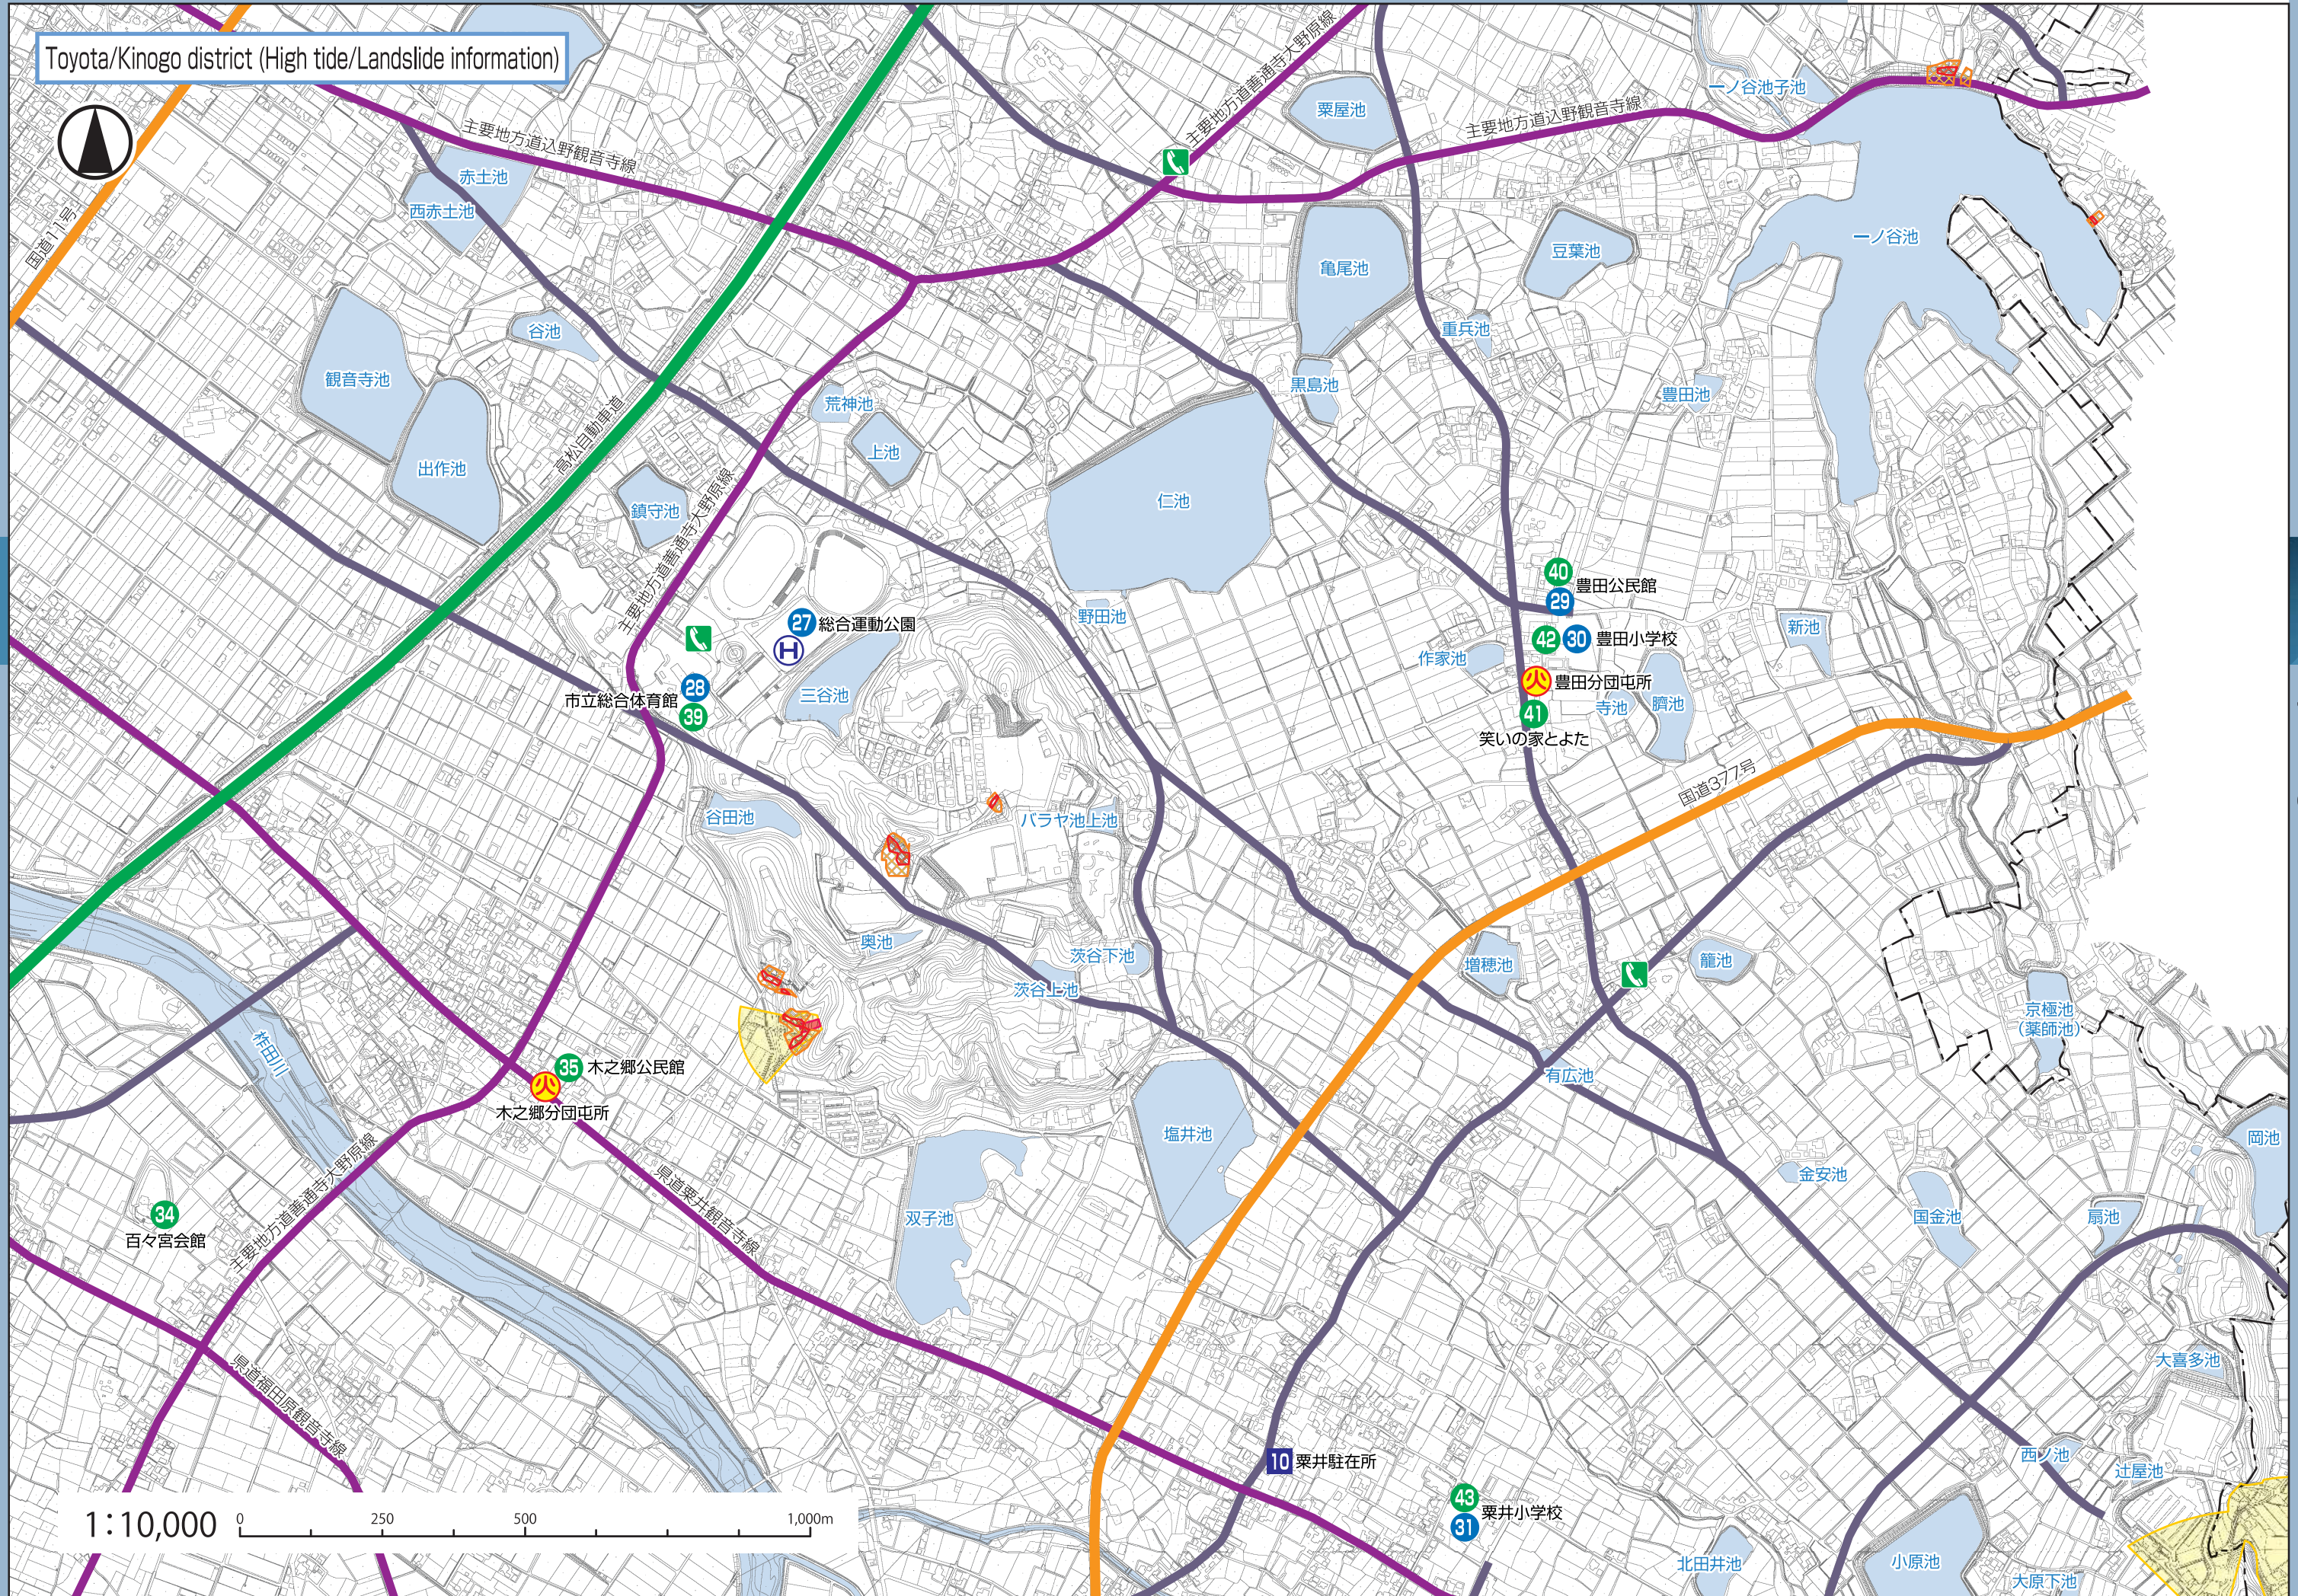

Toyota/Kinogo district (High tide/Landslide information)

High tide/landslide hazard map
Toyota/Kinogo district

High tide/landslide hazard map
Toyota/Kinogo district